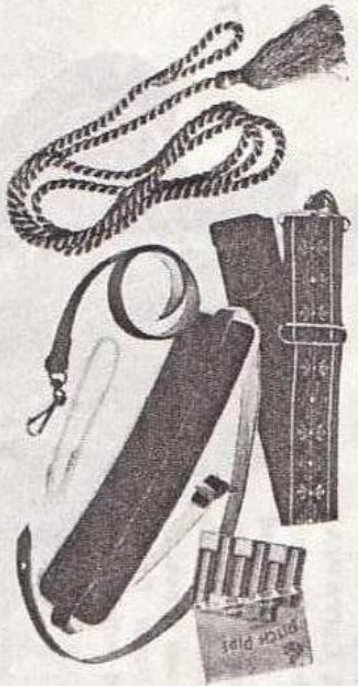

PITCHPIPES

PITCHPIPES	Description	each	
		£ s. d.	£ s. d.
2414	Nickel-plated, 6-note, for Spanish tuning; E, B, G, D, A, E, individually boxed	3 9	4 4
2416	Nickel-plated, 6-note, for Hawaiian tuning; E, C₂, A, E, A, E, individually boxed	3 9	4 4

POLISH
Roger Lac a wonderful polish suitable for all guitars ... 5 0E E5 0