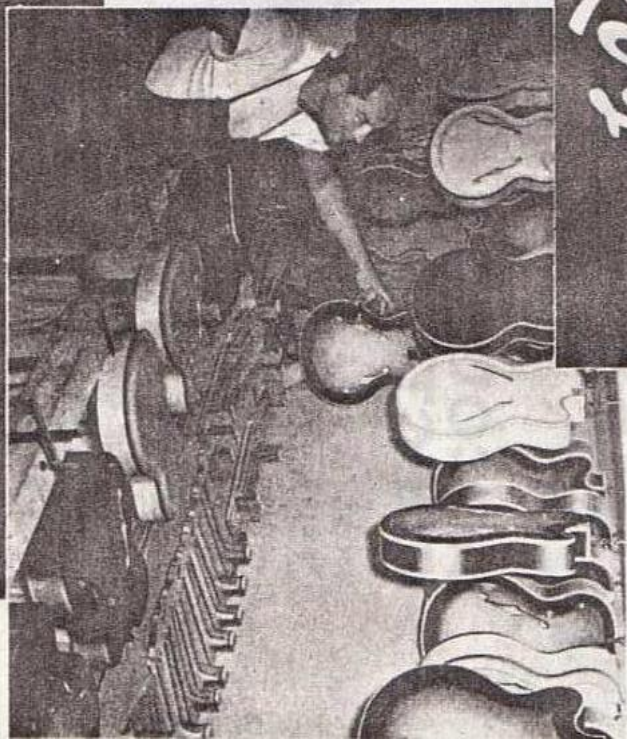

WORKSHOP

Mittenwald,
Germany.

Master craftsman Wenzel Rossmetsl inspecting partly finished instruments in his workshop.

The hands that make a very special kind of music; Wenzel Rossmetsl shaping the body of a guitar.