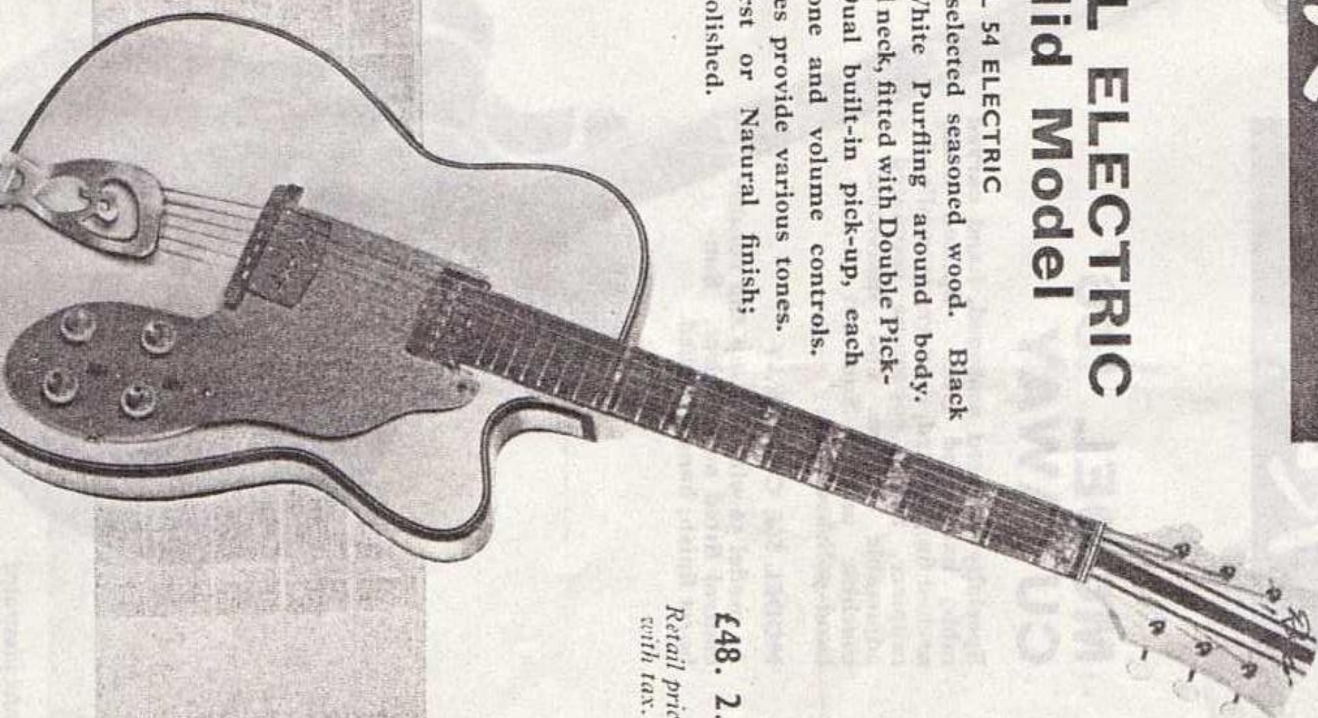

£83. 2.6

Gibson

ALL ELECTRIC Solid Model

MODEL 54 ELECTRIC

Solid, selected seasoned wood. Black and White Purfling around body. Spliced neck, fitted with Double Pick-up. Dual built-in pick-up, each with tone and volume controls. Switches provide various tones. Sunburst or Natural finish; hand polished.

£48. 2.6

Retail price
with tax.

Model illustrated
is the 52E

Retail prices
with tax.

Roger

LUXUS ULTRA

MODEL 58E

Specially selected seasoned, hand-carved three-layered table and back, spliced neck, arched fingerboard, modern streamlined tailpiece, Roger supertone resonated adjustable bridge, individual machine units, with pick-up tone and volume control fitted on tailpiece. Natural finish; hand polished.