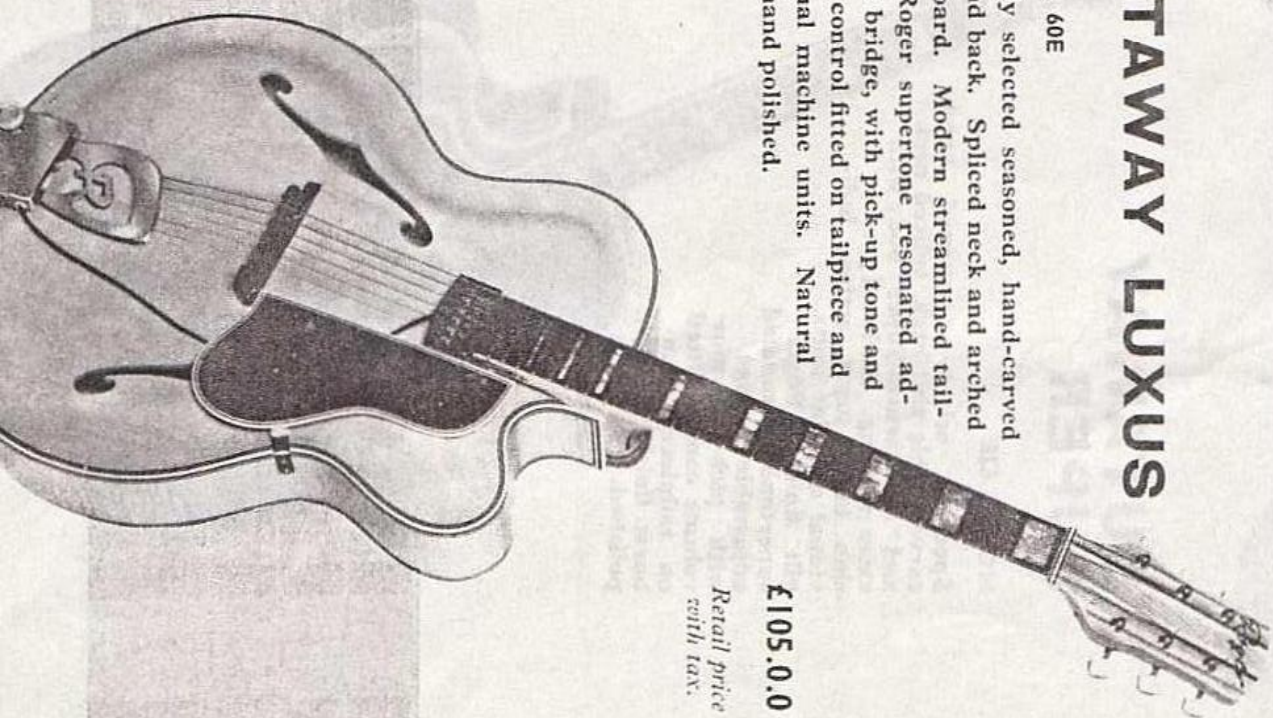

£48. 2.6

Retail price
with tax.

Model illustrated
is the 52E

Retail prices
with tax.

Roger

LUXUS ULTRA

MODEL 58E

Specially selected seasoned, hand-carved three-layered table and back, spliced neck, arched fingerboard, modern streamlined tailpiece, Roger supertone resonated adjustable bridge, individual machine units, with pick-up tone and volume control fitted on tailpiece. Natural finish; hand polished.

£105.0.0

*Retail price
with tax.*

Roger

CUTAWAY LUXUS

MODEL 60E

Specially selected seasoned, hand-carved table and back. Spliced neck and arched fingerboard. Modern streamlined tailpiece, Roger supertone resonated adjustable bridge, with pick-up tone and volume control fitted on tailpiece and individual machine units. Natural finish; hand polished.

£105.0.0

*Retail price
with tax.*

Gibson

CUTAWAY SUPER

MODEL 62E

Specially selected seasoned hand-carved table and back, spliced neck and "Auditorium Super" body with extra purfling. Enclosed precision built, super action, individual machine units, gilt finish. Roger supertone resonated adjustable bridge, with pick-up, tone volume control fitted on tailpiece. Sunburst finish; hand polished.