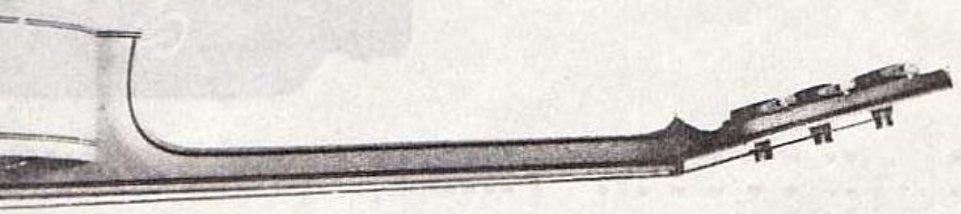

£143.10.0

*Retail price
with tax.*

Roger

FEATURES

The resonator bridge, one of the secrets of that fabulous Roger sound.

Sketch showing resonator chamber.

The unique spliced neck, made from the finest selected seasoned wood.