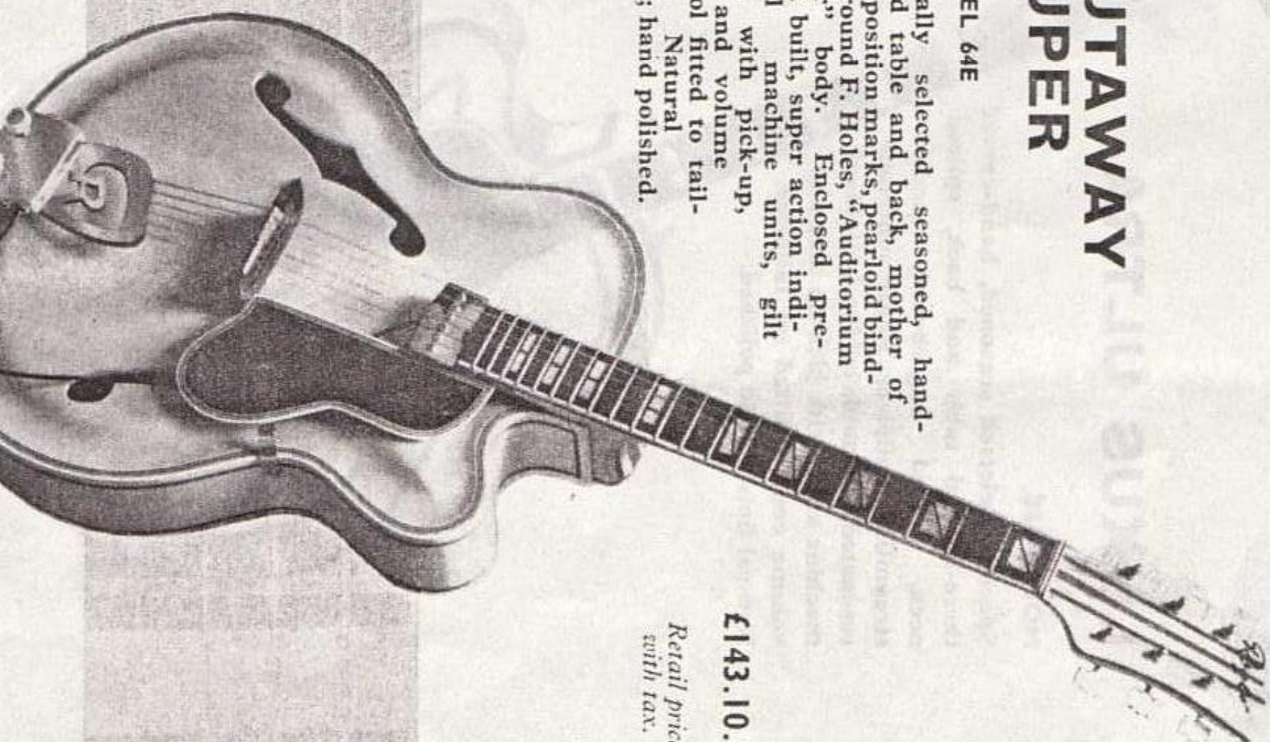

£119.0.0

*Retail price
with tax.*

Gibson

CUTAWAY SUPER

MODEL 64E

Specially selected seasoned, hand-carved table and back, mother of pearl position marks, pearlloid binding around F. Holes, "Auditorium Super" body. Enclosed precision built, super action individual machine units, gilt finish with pick-up, tone and volume control fitted to tailpiece. Natural finish; hand polished.

£143.10.0

*Retail price
with tax.*

Roger

FEATURES

The resonator bridge, one of the secrets of that fabulous Roger sound.

Sketch showing resonator chamber.

The unique spliced neck, made from the finest selected seasoned wood.